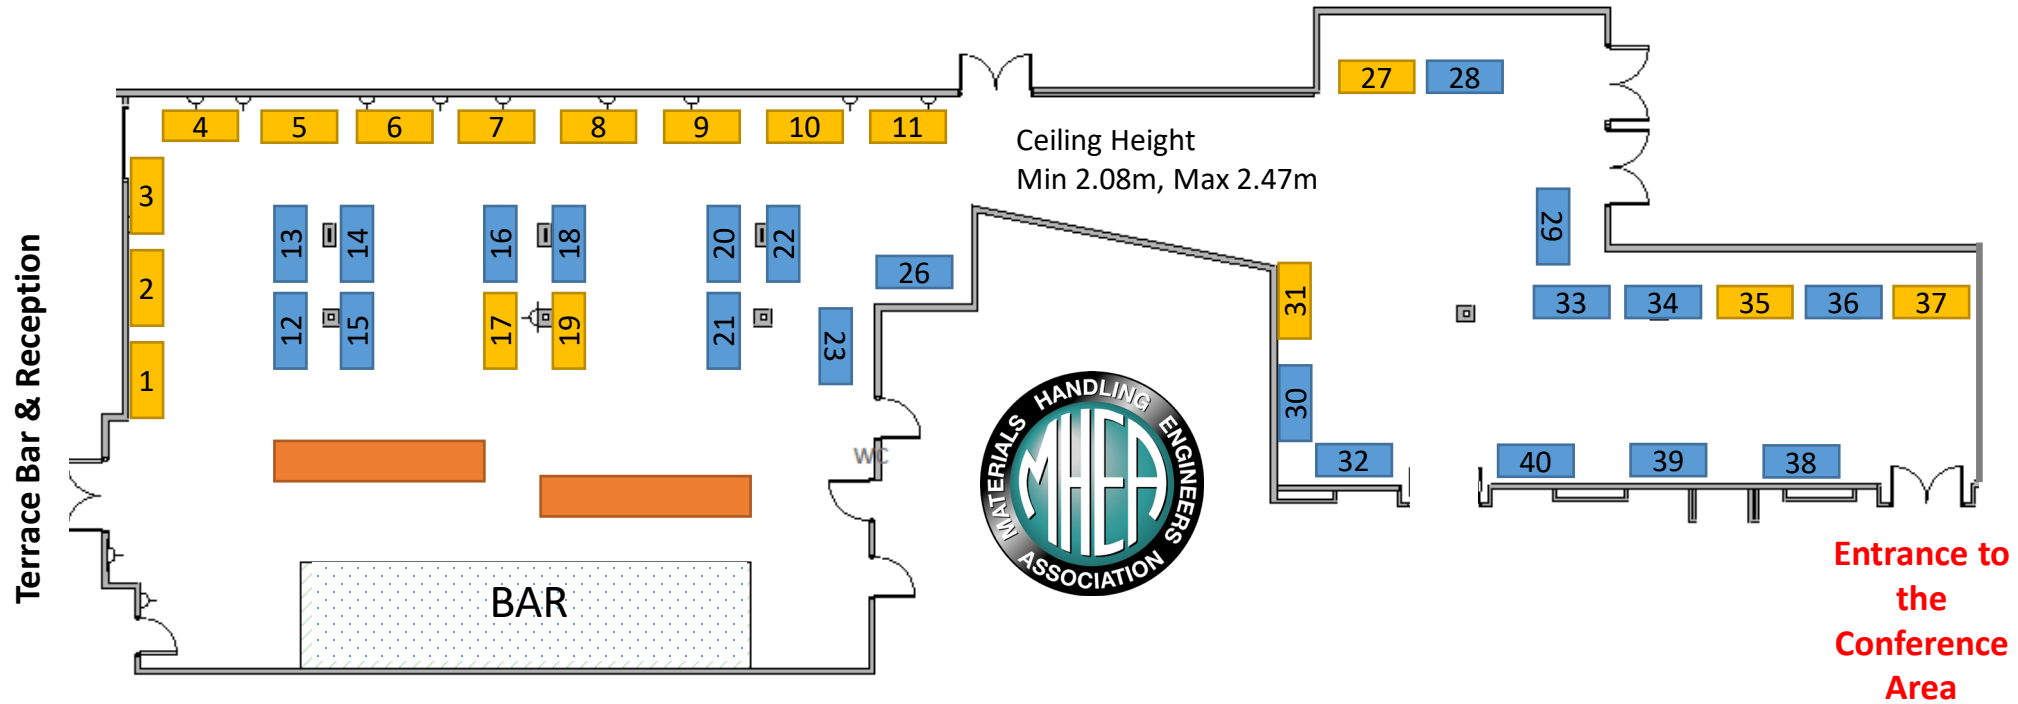

# BULKEX

Catering Point

13amp Power available  
via Extension Cable

13amp Power available  
via Wall Socket